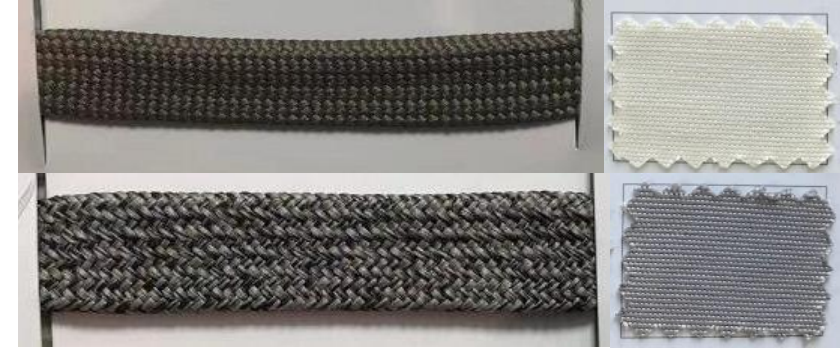

Polywood: Mouse

Chairs: 58x55x80 **DRIOS 22 CHAIR**

Frame: Beige Aluminum

Rope: Medium – Beige

Chairs: 58x55x80 **DRIOS 23 CHAIR**

Frame: Beige Aluminum

Rope: Medium – Khaki