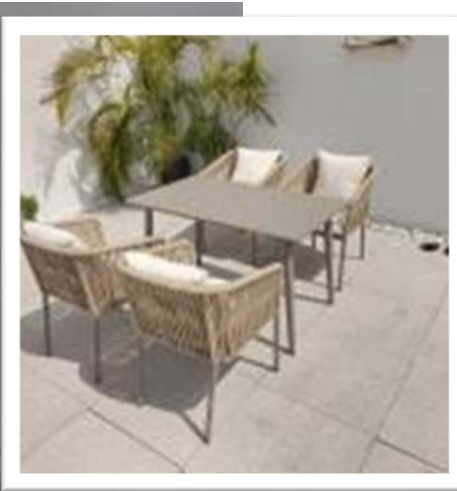

KOLONA ALUMINUM TABLE & DRIOS ROPE CHAIR

Table: 150x80x75 **KOLONA 03 TABLE**

Frame: Light Grey Aluminum

Chair: 58x55x80 with 5cm cushion & pillow

Frame: Light Grey Alum. **DRIOS 33 CHAIR**

Rope: Medium – Light Grey

Table: 150x80x75 **KOLONA 02 TABLE**

Frame: Beige Aluminum

Chair: 58x55x80 with 5cm cushion & pillow

Frame: Beige Aluminum **DRIOS 22 CHAIR**

Rope: Medium – Beige