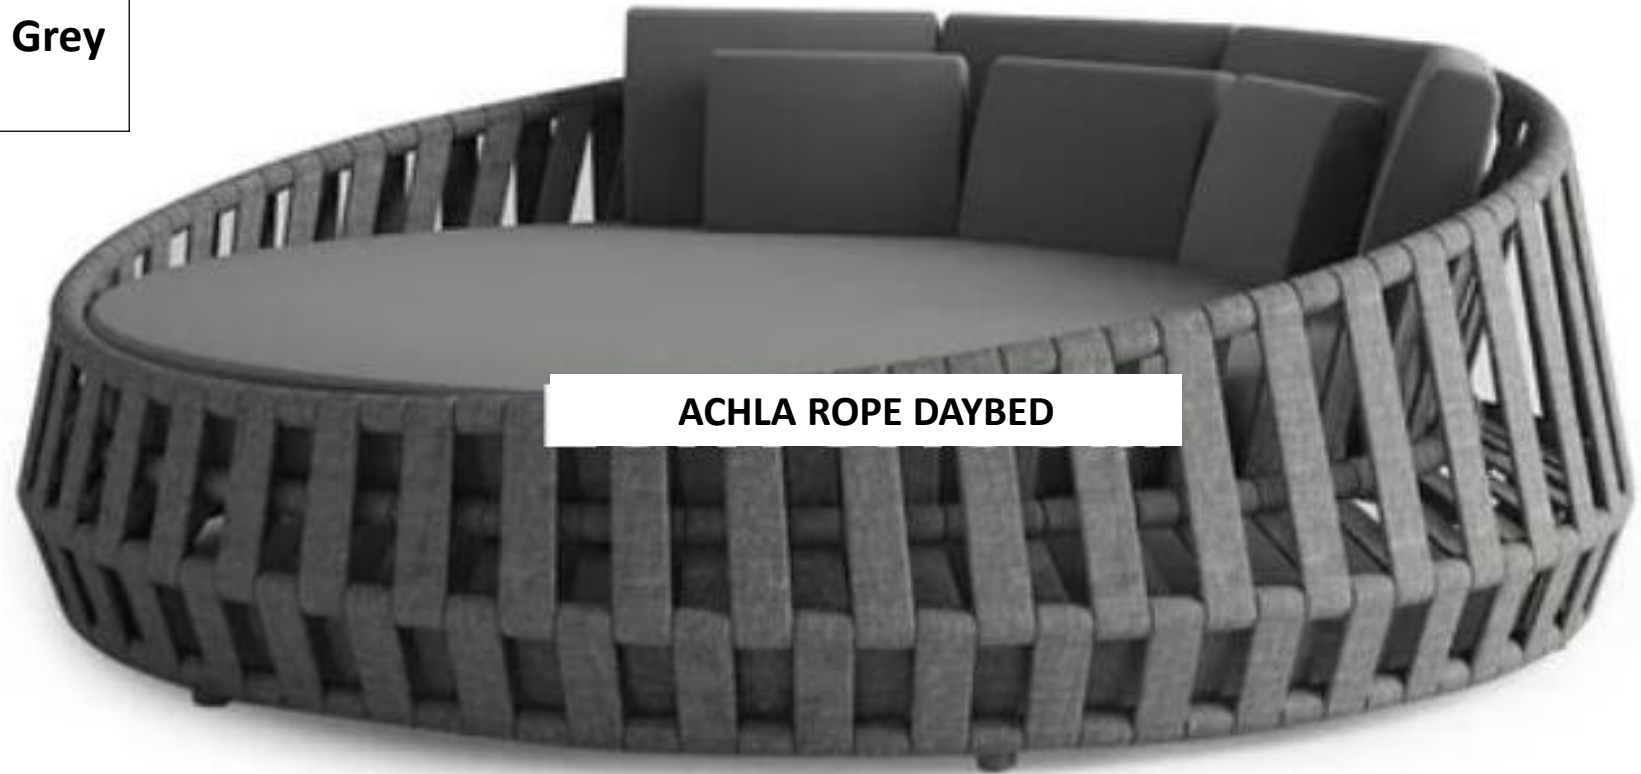

ACHLA ROPE DAYBED

D190x65 with 8cm cushion

Frame: Beige Aluminum

Rope: Wide – Light Brown

ACHLA 02 DAYBED

D190x65 with 8cm cushion

Frame: Black Aluminum

Rope: Wide – Dark Grey / Light Grey

ACHLA 05 DAYBED

ACHLA ROPE DAYBED