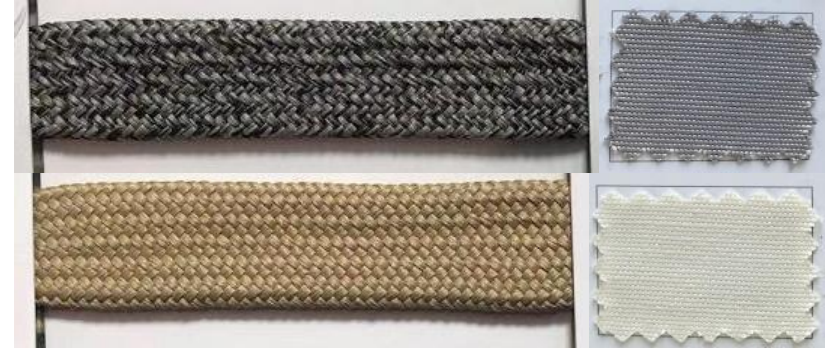

KOLONA ALUMINUM TABLE & DRIOS ROPE CHAIR

Table: 150x80x75 **KOLONA 03 TABLE**

Frame: Light Grey Aluminum

Chair: 58x55x80 with 5cm cushion & pillow

Frame: Light Grey Alum. **DRIOS 33 CHAIR**

Rope: Medium – Light Grey

Table: 150x80x75 **KOLONA 02 TABLE**

Frame: Beige Aluminum

Chair: 58x55x80 with 5cm cushion & pillow

Frame: Beige Aluminum **DRIOS 22 CHAIR**

Rope: Medium – Beige