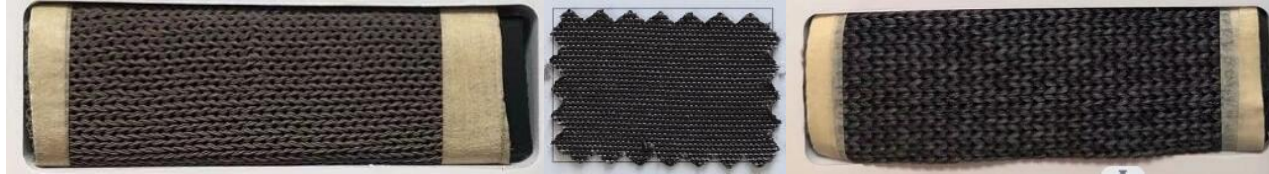

## ACHLA ROPE DAYBED

D190x65 with 8cm cushion

Frame: Beige Aluminum

Rope: Wide – Light Brown

**ACHLA 02 DAYBED**

D190x65 with 8cm cushion

Frame: Black Aluminum

Rope: Wide – Dark Grey / Light Grey

**ACHLA 05 DAYBED**

**ACHLA ROPE DAYBED**