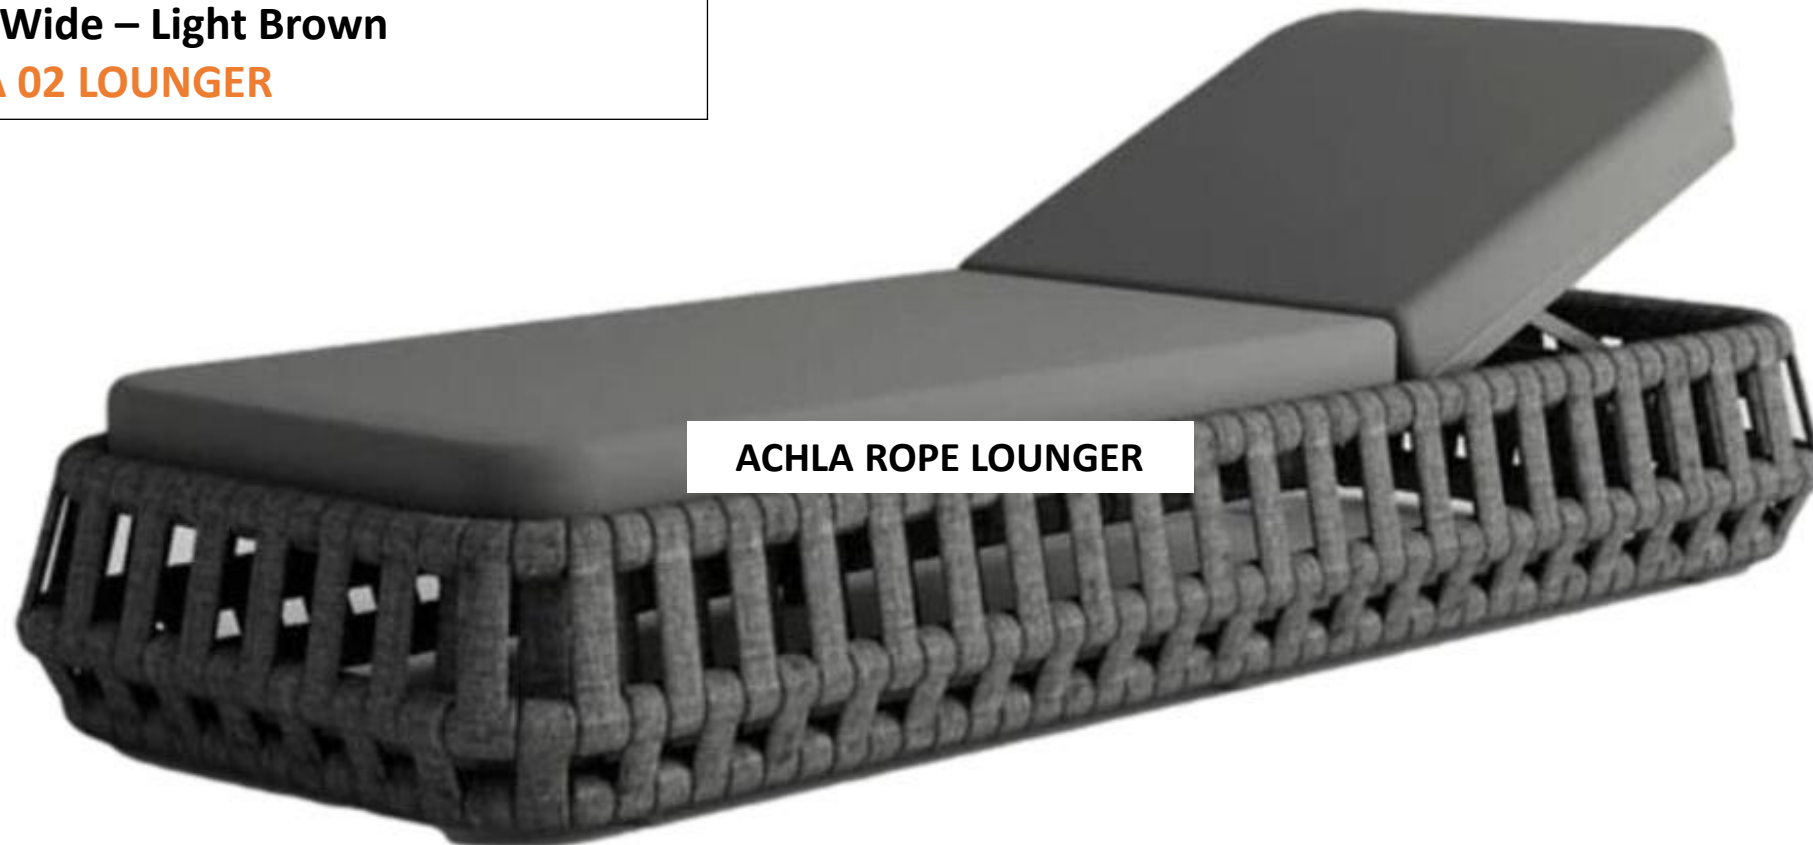

## ACHLA ROPE DAYBED

D190x65 with 8cm cushion

Frame: Beige Aluminum

Rope: Wide – Light Brown

**ACHLA 02 DAYBED**

D190x65 with 8cm cushion

Frame: Black Aluminum

Rope: Wide – Dark Grey / Light Grey

## ACHLA ROPE LOUNGER

200x70x40 with 8cm cushion

Frame: Black Aluminum

Rope: Wide – Dark Grey / Light Grey

**ACHLA 05 LOUNGER**

---

200x70x40 with 8cm cushion

Frame: Beige Aluminum

Rope: Wide – Light Brown

**ACHLA 02 LOUNGER**

ACHLA ROPE LOUNGER