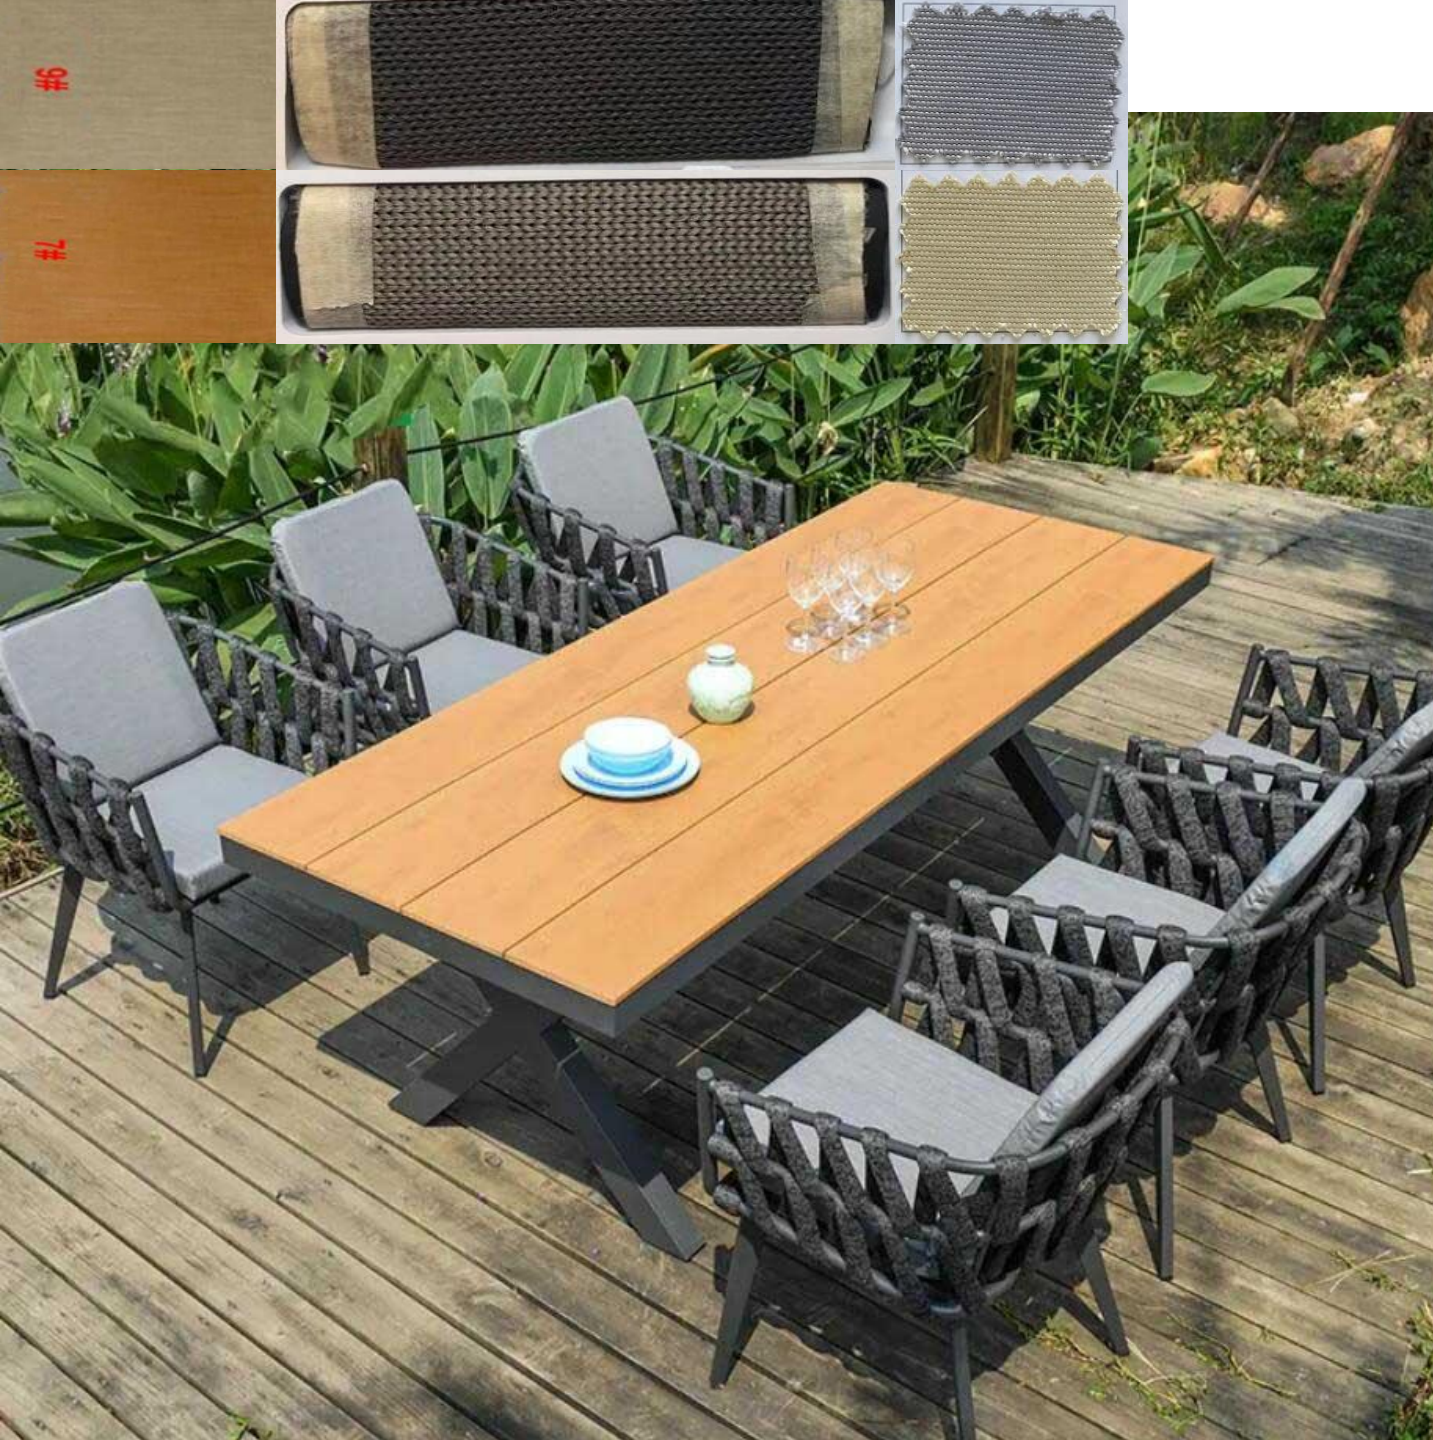

---

**Table: 150x90x75 TSIGRADO S 03 TABLE**

**Frame: Light Grey Aluminum**

**Polywood: Grey**

**Chairs: 60x62x75 LALARIA 03 CHAIR**

**Frame: Light Grey Aluminum**

**Rope: Medium –Light Grey**